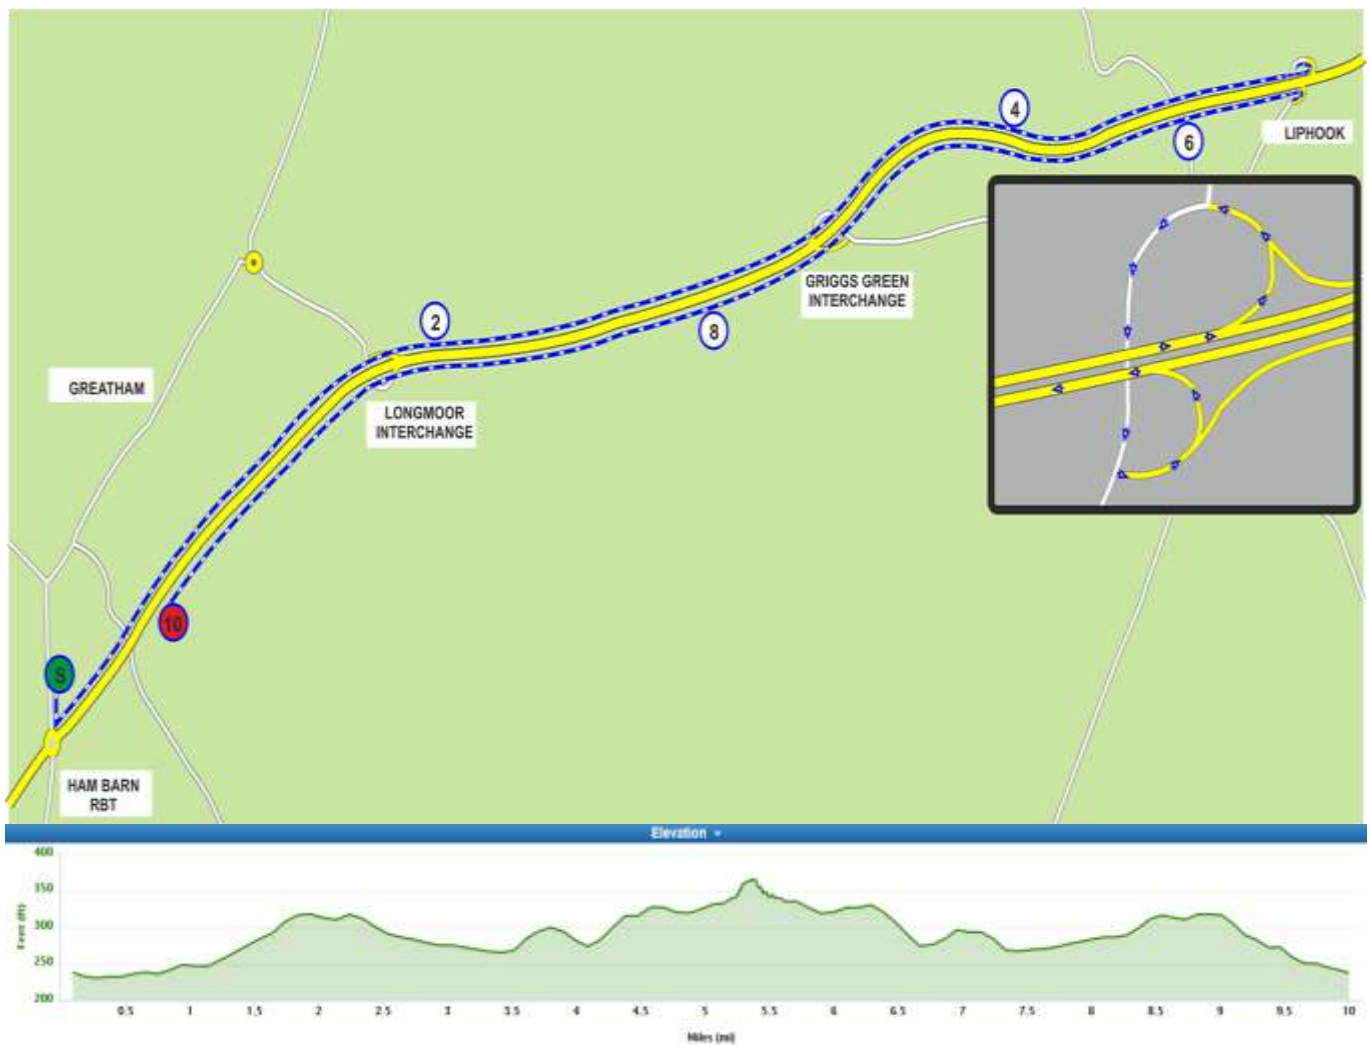

Course Details 10 Mile TT ~ Greatham – West Liss / Liphook A3 ~ P881/10 mile

Course Record: Chris Bartley 00:18:22 ~ 30/05/18 ~ Rachael Elliot 00:20:35 ~ 06/05/17

Start on the B3006 off the A3 Liss/Selbourne turning 190 yards from the Hamm Barn roundabout at a point 17 yards west of centre of three concrete manhole covers on the tarmac footpath.

Proceed to the roundabout and take the first exit on to the A3 signposted Guildford London. Proceed north passing turnings for the (1) A325 (Farnham) (2) Griggs Green, at the third turning (5.2 miles) take the left turn signposted Haslemere-Liphook, and continue over the flyover taking the left turn onto the slip road to rejoin the A3 in a southerly direction (signposted Petersfield –Portsmouth).

Retrace along A3 towards the Hamm Barn Roundabout to finish at the third marker on the lay-by approximately 600 yards north of Hamm Barn roundabout (10 miles).